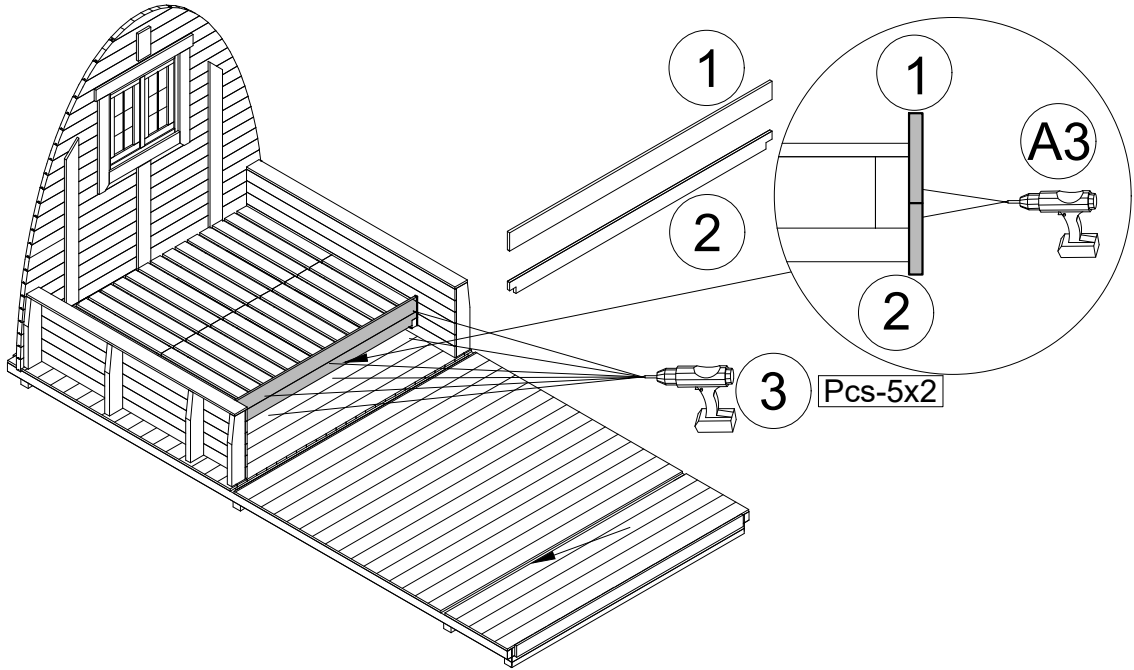

5

6. Camping Pod 2.4x4.8

① x 33
Spunt-28x146x2320

② x 2
Ter-28x100x2320-F

③ x 2
Ter-28x120x2400

④ x 185
T-GC-3.5x45

6.1 Camping Pod 2.4x4.8 with terrace

① x 29
Spunt-28x146x2320

③ x 2
Ter-28x120x2400-F

⑤ x185
T-GC-3.5x45

② x 5
Ter-28x120x2320

④ x 1
Ter-28x100x2320

7. Camping Pod 2.4x4.8

8. Camping Pod 2.4x4.8

9. Camping Pod 2.4x4.8

- ① x 1
M-18x120x1990
- ② x 1
M-18x95x1990
- ③ x 10
T-GC-3.5x45