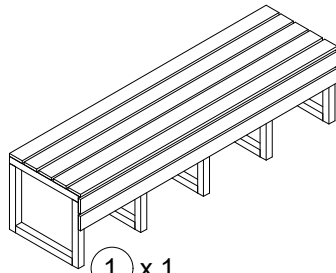

10. Camping Pod 2.4x4.8

① x 1

CB01