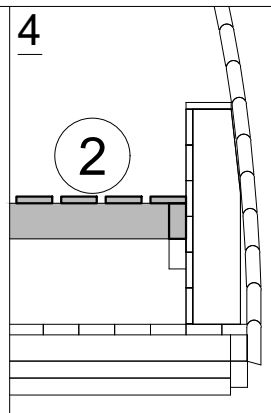

5

6. Camping Pod 2.4x4.8

① x 33
Spunt-28x146x2320

② x 2
Ter-28x100x2320-F

③ x 2
Ter-28x120x2400

④ x 185
T-GC-3.5x45

6.1 Camping Pod 2.4x4.8 with terrace

① x 29
Spunt-28x146x2320

③ x 2
Ter-28x120x2400-F

⑤ x185
T-GC-3.5x45

② x 5
Ter-28x120x2320

④ x 1
Ter-28x100x2320

7. Camping Pod 2.4x4.8

8. Camping Pod 2.4x4.8

9. Camping Pod 2.4x4.8

- ① x 1
M-18x120x1990
- ② x 1
M-18x95x1990
- ③ x 10
T-GC-3.5x45

10. Camping Pod 2.4x4.8

① x 1

CB01

② x 1

CT01

③ x 1

CWP01

11. Camping Pod 2.4x4.8