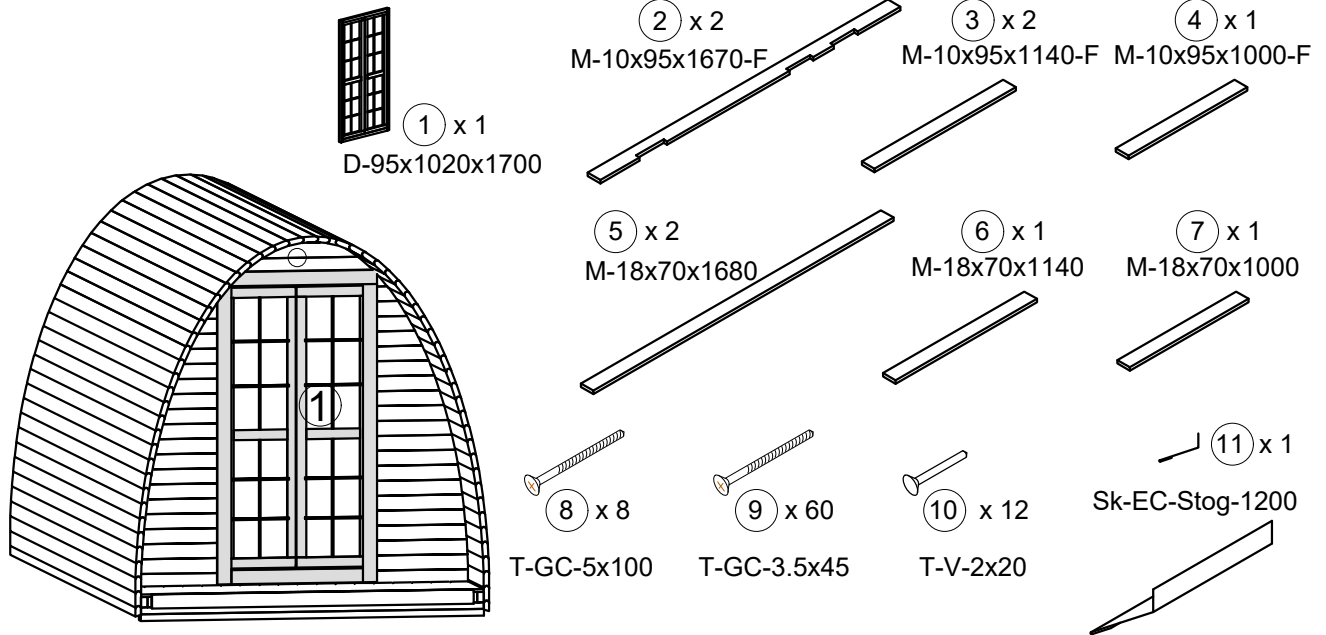

③ x 2
Ter-28x120x2400-F

⑤ x185
T-GC-3.5x45

② x 5
Ter-28x120x2320

④ x 1
Ter-28x100x2320

7. Camping Pod 2.4x4.8

8. Camping Pod 2.4x4.8

9. Camping Pod 2.4x4.8

- ① x 1
M-18x120x1990
- ② x 1
M-18x95x1990
- ③ x 10
T-GC-3.5x45