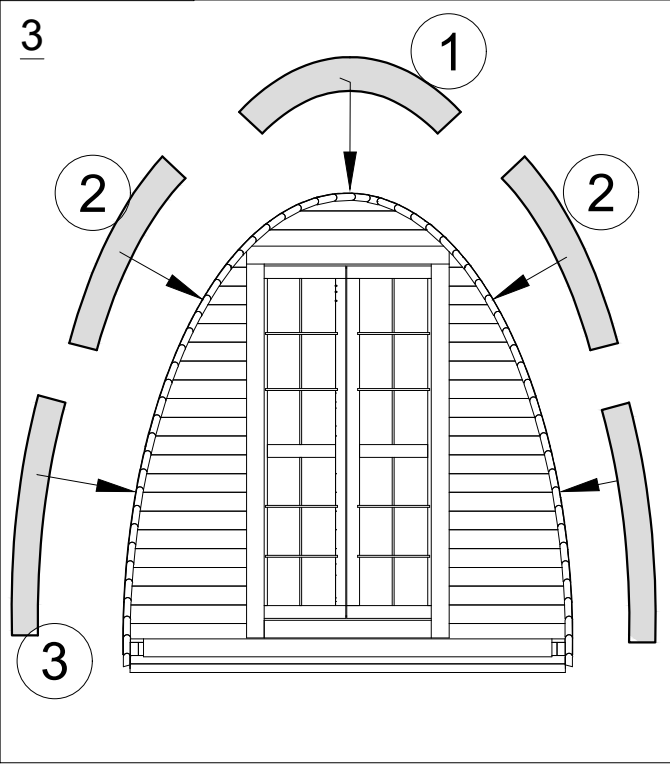

5

6. Camping Pod 2.4x4.8

① x 33
Spunt-28x146x2320

② x 2
Ter-28x100x2320-F

③ x 2
Ter-28x120x2400

④ x 185
T-GC-3.5x45

6.1 Camping Pod 2.4x4.8 with terrace

① x 29
Spunt-28x146x2320

③ x 2
Ter-28x120x2400-F

⑤ x185
T-GC-3.5x45

② x 5
Ter-28x120x2320

④ x 1
Ter-28x100x2320

7. Camping Pod 2.4x4.8

8. Camping Pod 2.4x4.8

9. Camping Pod 2.4x4.8

- ① x 1
M-18x120x1990
- ② x 1
M-18x95x1990
- ③ x 10
T-GC-3.5x45

10. Camping Pod 2.4x4.8

① x 1

CB01

② x 1

CT01

③ x 1

CWP01

11. Camping Pod 2.4x4.8

12. Camping Pod 2.4x4.8

② x 1
Bj-3x500x4800

③ x 2
Bj-3x70x6000

④ x 50
T-BC-4x50

⑤ x 200
T-V-2x20

1

2

13. Camping Pod 2.4x4.8