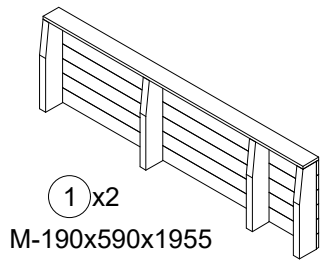

5

6. Camping Pod 2.4x4.8

① x 33
Spunt-28x146x2320

② x 2
Ter-28x100x2320-F

③ x 2
Ter-28x120x2400

④ x 185
T-GC-3.5x45

6.1 Camping Pod 2.4x4.8 with terrace

① x 29
Spunt-28x146x2320

③ x 2
Ter-28x120x2400-F

⑤ x185
T-GC-3.5x45

② x 5
Ter-28x120x2320

④ x 1
Ter-28x100x2320

7. Camping Pod 2.4x4.8

8. Camping Pod 2.4x4.8

9. Camping Pod 2.4x4.8

- ① x 1
M-18x120x1990
- ② x 1
M-18x95x1990
- ③ x 10
T-GC-3.5x45