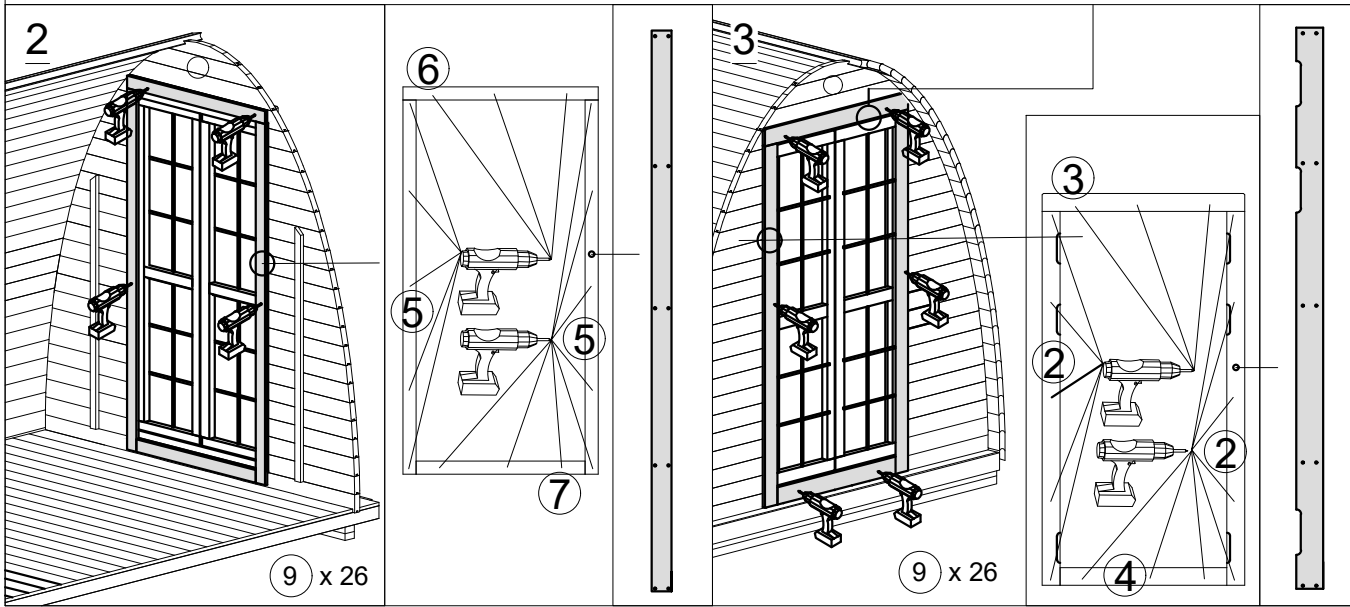

5

6. Camping Pod 2.4x4.8

① x 33
Spunt-28x146x2320

② x 2
Ter-28x100x2320-F

③ x 2
Ter-28x120x2400

④ x 185
T-GC-3.5x45

6.1 Camping Pod 2.4x4.8 with terrace

① x 29
Spunt-28x146x2320

③ x 2
Ter-28x120x2400-F

⑤ x185
T-GC-3.5x45

② x 5
Ter-28x120x2320

④ x 1
Ter-28x100x2320

7. Camping Pod 2.4x4.8

8. Camping Pod 2.4x4.8

9. Camping Pod 2.4x4.8

- ① x 1
M-18x120x1990
- ② x 1
M-18x95x1990
- ③ x 10
T-GC-3.5x45