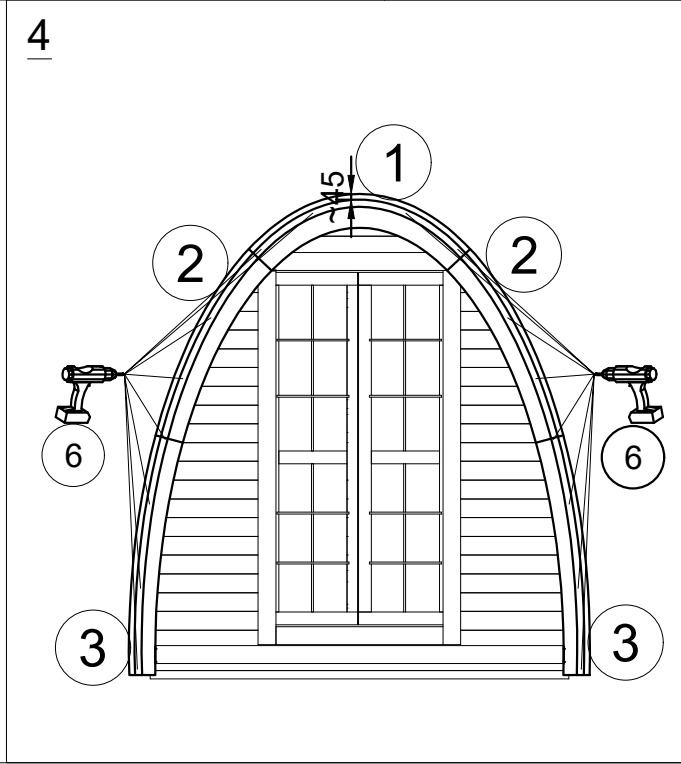

5

6. Camping Pod 2.4x4.8

① x 33
Spunt-28x146x2320

② x 2
Ter-28x100x2320-F

③ x 2
Ter-28x120x2400

④ x 185
T-GC-3.5x45

6.1 Camping Pod 2.4x4.8 with terrace

① x 29
Spunt-28x146x2320

③ x 2
Ter-28x120x2400-F

⑤ x185
T-GC-3.5x45

② x 5
Ter-28x120x2320

④ x 1
Ter-28x100x2320

7. Camping Pod 2.4x4.8

8. Camping Pod 2.4x4.8

9. Camping Pod 2.4x4.8

- ① x 1
M-18x120x1990
- ② x 1
M-18x95x1990
- ③ x 10
T-GC-3.5x45

10. Camping Pod 2.4x4.8

① x 1

CB01

② x 1

CT01

③ x 1

CWP01

11. Camping Pod 2.4x4.8

12. Camping Pod 2.4x4.8

② x 1
Bj-3x500x4800

③ x 2
Bj-3x70x6000

④ x 50
T-BC-4x50

⑤ x 200
T-V-2x20

1

2

13. Camping Pod 2.4x4.8