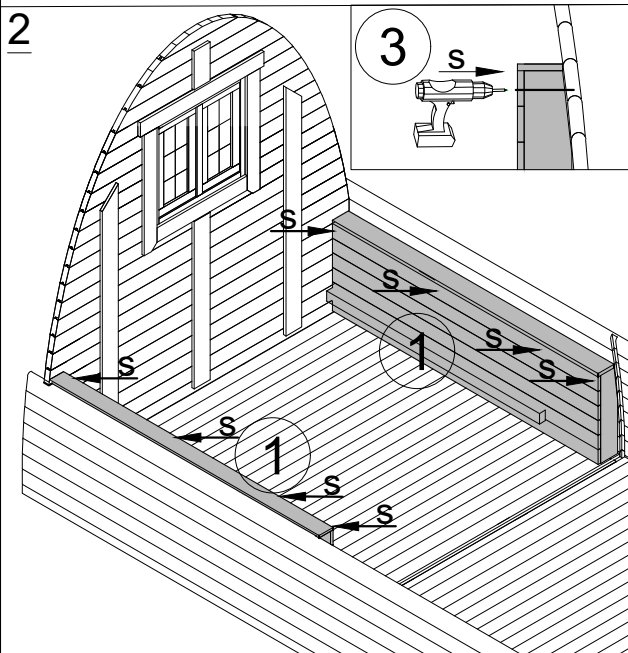

5

6. Camping Pod 2.4x4.8

① x 33
Spunt-28x146x2320

② x 2
Ter-28x100x2320-F

③ x 2
Ter-28x120x2400

④ x 185
T-GC-3.5x45

6.1 Camping Pod 2.4x4.8 with terrace

① x 29
Spunt-28x146x2320

③ x 2
Ter-28x120x2400-F

⑤ x185
T-GC-3.5x45

② x 5
Ter-28x120x2320

④ x 1
Ter-28x100x2320

7. Camping Pod 2.4x4.8

8. Camping Pod 2.4x4.8

9. Camping Pod 2.4x4.8

- ① x 1
M-18x120x1990
- ② x 1
M-18x95x1990
- ③ x 10
T-GC-3.5x45

10. Camping Pod 2.4x4.8

① x 1

CB01

② x 1

CT01

③ x 1

CWP01

11. Camping Pod 2.4x4.8