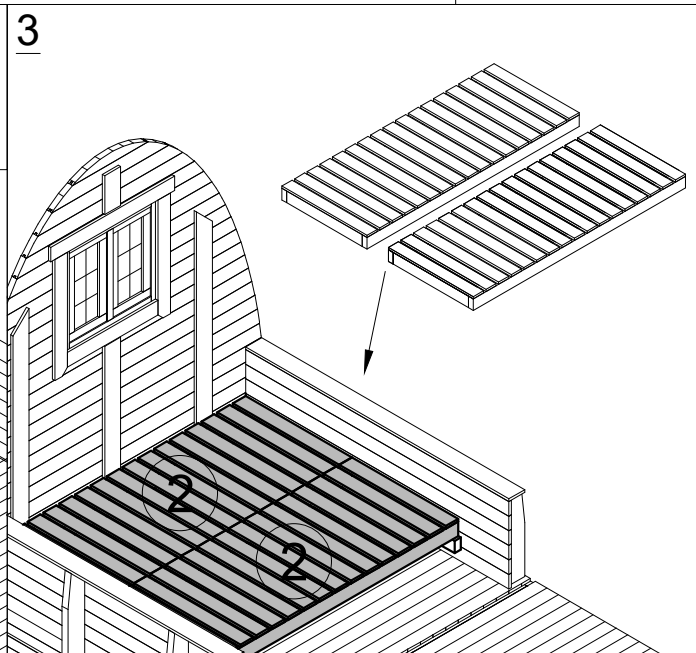

5

6. Camping Pod 2.4x4.8

① x 33
Spunt-28x146x2320

② x 2
Ter-28x100x2320-F

③ x 2
Ter-28x120x2400

④ x 185
T-GC-3.5x45

6.1 Camping Pod 2.4x4.8 with terrace

① x 29
Spunt-28x146x2320

③ x 2
Ter-28x120x2400-F

⑤ x185
T-GC-3.5x45

② x 5
Ter-28x120x2320

④ x 1
Ter-28x100x2320

7. Camping Pod 2.4x4.8

8. Camping Pod 2.4x4.8

9. Camping Pod 2.4x4.8

- ① x 1
M-18x120x1990
- ② x 1
M-18x95x1990
- ③ x 10
T-GC-3.5x45

10. Camping Pod 2.4x4.8

① x 1

CB01

② x 1

CT01

③ x 1

CWP01

11. Camping Pod 2.4x4.8