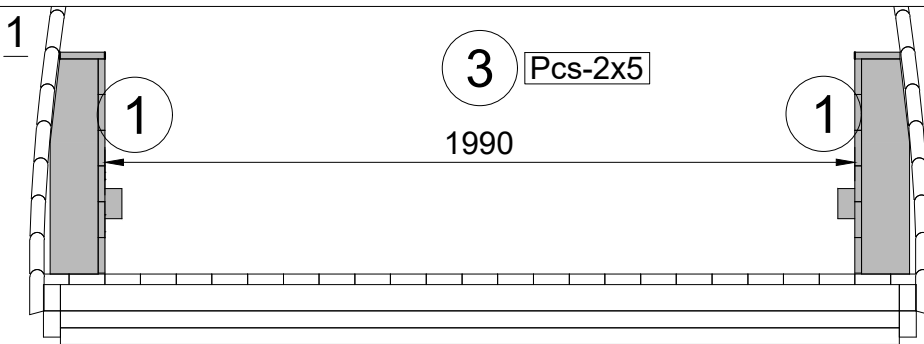

5

6. Camping Pod 2.4x4.8

① x 33
Spunt-28x146x2320

② x 2
Ter-28x100x2320-F

③ x 2
Ter-28x120x2400

④ x 185
T-GC-3.5x45

6.1 Camping Pod 2.4x4.8 with terrace

① x 29
Spunt-28x146x2320

③ x 2
Ter-28x120x2400-F

⑤ x185
T-GC-3.5x45

② x 5
Ter-28x120x2320

④ x 1
Ter-28x100x2320

7. Camping Pod 2.4x4.8

8. Camping Pod 2.4x4.8

9. Camping Pod 2.4x4.8

- ① x 1
M-18x120x1990
- ② x 1
M-18x95x1990
- ③ x 10
T-GC-3.5x45