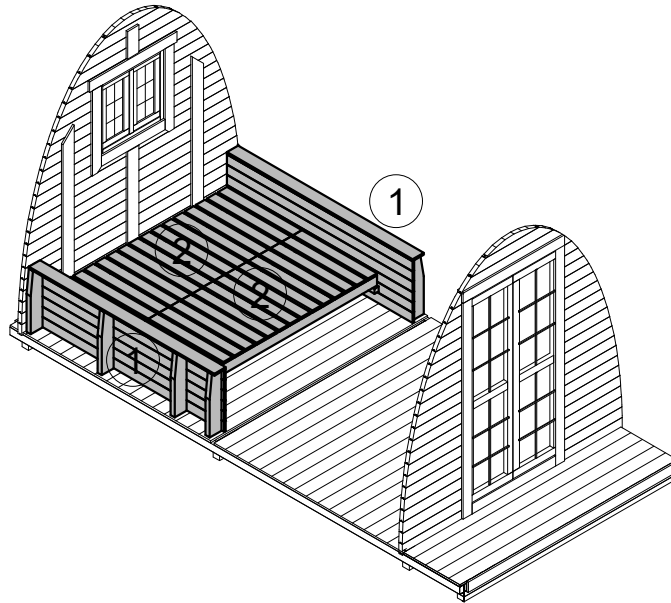

5

6. Camping Pod 2.4x4.8

① x 33
Spunt-28x146x2320

② x 2
Ter-28x100x2320-F

③ x 2
Ter-28x120x2400

④ x 185
T-GC-3.5x45

6.1 Camping Pod 2.4x4.8 with terrace

① x 29
Spunt-28x146x2320

③ x 2
Ter-28x120x2400-F

⑤ x185
T-GC-3.5x45

② x 5
Ter-28x120x2320

④ x 1
Ter-28x100x2320

7. Camping Pod 2.4x4.8

8. Camping Pod 2.4x4.8

9. Camping Pod 2.4x4.8

- ① x 1
M-18x120x1990
- ② x 1
M-18x95x1990
- ③ x 10
T-GC-3.5x45

10. Camping Pod 2.4x4.8

① x 1

CB01

② x 1

CT01

③ x 1

CWP01

11. Camping Pod 2.4x4.8