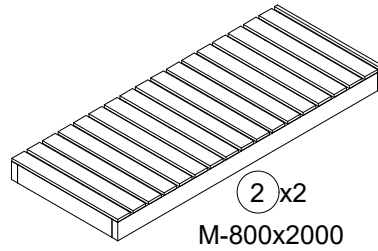

5

6. Camping Pod 2.4x4.8

① x 33
Spunt-28x146x2320

② x 2
Ter-28x100x2320-F

③ x 2
Ter-28x120x2400

④ x 185
T-GC-3.5x45

6.1 Camping Pod 2.4x4.8 with terrace

① x 29
Spunt-28x146x2320

③ x 2
Ter-28x120x2400-F

⑤ x185
T-GC-3.5x45

② x 5
Ter-28x120x2320

④ x 1
Ter-28x100x2320

7. Camping Pod 2.4x4.8

8. Camping Pod 2.4x4.8

9. Camping Pod 2.4x4.8

- ① x 1
M-18x120x1990
- ② x 1
M-18x95x1990
- ③ x 10
T-GC-3.5x45