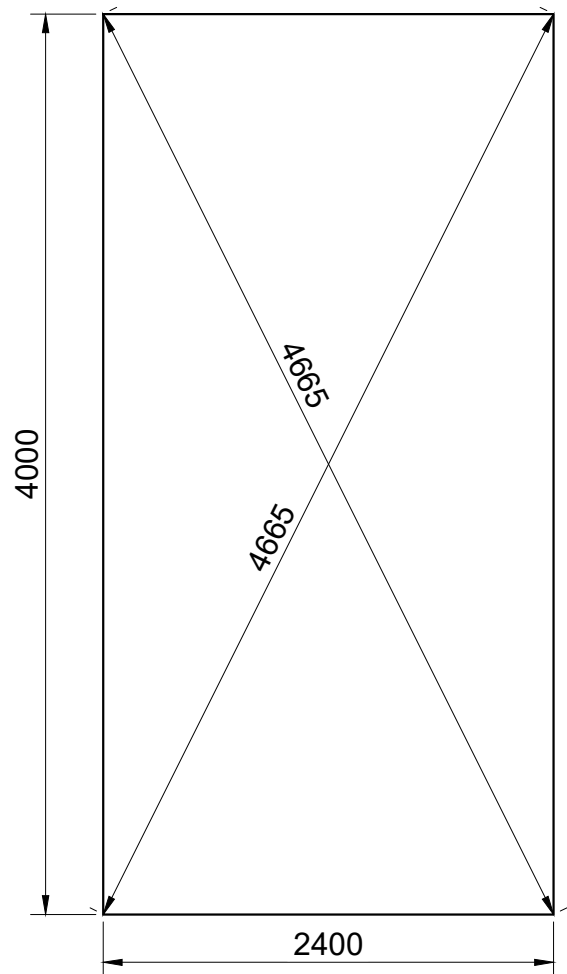

Camping Pod 2.4x4 with terrace

FOUNDATION

It is very important to have a proper foundation. Therefore we recommend making the foundation according to the sketches here.

First of all, foundation must be prepared according to the landscape and ground conditions.

The foundation under the product must be prepared specially, it must be homogeneous, tight and equal. It must be ensured that it will not change its properties. We recommend using concrete foundation. Before installation of product, we recommend to make hydro isolation of foundation.

Consult a local qualified builder or an engineer to prepare a proper foundation, which fits to your location.

Due to improper foundation, cracks in the structures may occur. Due to uneven building seating, the geometric shape of the building may change, which can result in door / window twist, or/and gap may appear. And in the worst case building's collapse.

If you do not follow recommendation, product will lose its warranty.

Camping Pod 2.4x4 with terrace FLOOR FRAME