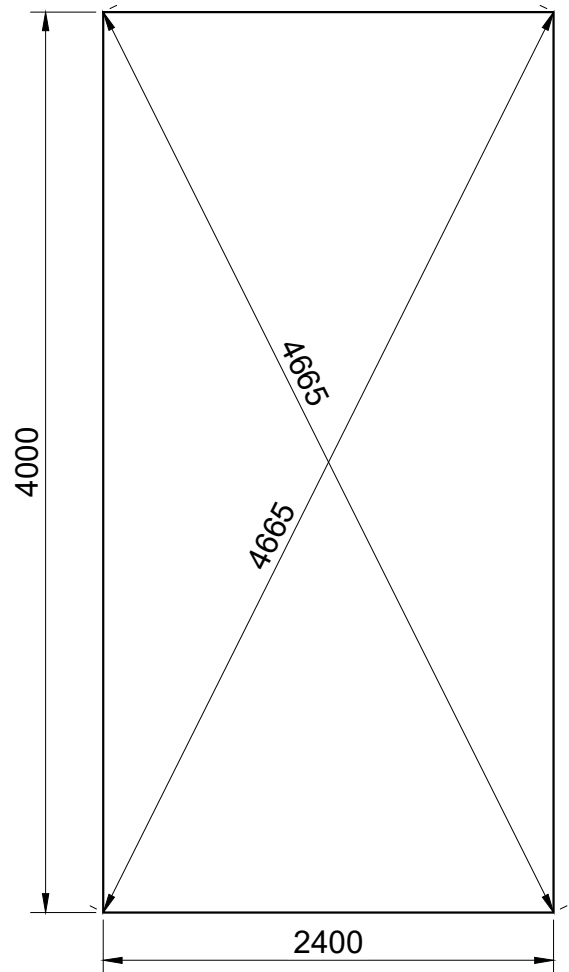

Camping Pod 2.4x4

FOUNDATION

It is very important to have a proper foundation. Therefore we recommend making the foundation according to the sketches here.

First of all, foundation must be prepared according to the landscape and ground conditions.

The foundation under the product must be prepared specially, it must be homogeneous, tight and equal. It must be ensured that it will not change its properties. We recommend using concrete foundation. Before installation of product, we recommend to make hydro isolation of foundation.

Consult a local qualified builder or an engineer to prepare a proper foundation, which fits to your location.

Due to improper foundation, cracks in the structures may occur. Due to uneven building seating, the geometric shape of the building may change, which can result in door / window twist, or/and gap may appear. And in the worst case building's collapse.

If you do not follow recommendation, product will lose its warranty.

Camping Pod 2.4x4 FLOOR FRAME