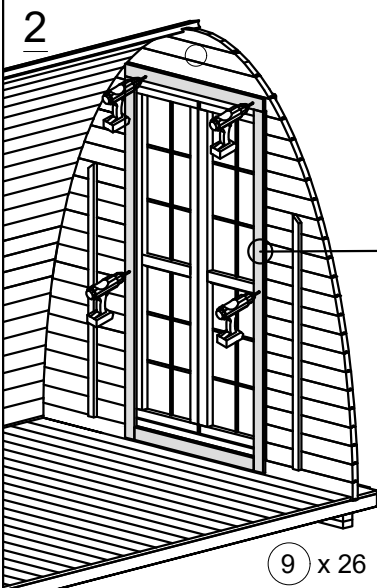

② x 2
Ter-28x100x2320-F

③ x 2
Ter-28x120x2400

④ x 155
T-GC-3.5x45

6. Camping Pod 2.4x4 with terrace

① x 24
Spunt-28x146x2320

③ x 2
Ter-28x120x2400-F

⑤ x160
T-GC-3.5x45

② x 5
Ter-28x120x2320

④ x 1
Ter-28x100x2320

7. Camping Pod 2.4x4

② x 2 M-10x95x1670-F ③ x 2 M-10x95x1140-F ④ x 1 M-10x95x1000-F

⑧ x 8 T-GC-5x100

⑨ x 60 T-GC-3.5x45

⑩ x 12 T-V-2x20

⑪ x 1 Sk-EC-Stog-1200

1

2

3

⑨ x 26

⑨ x 26

8. Camping pod 2.4x4

9. Camping pod 2.4x4

10. Camping pod 2.4x4

1