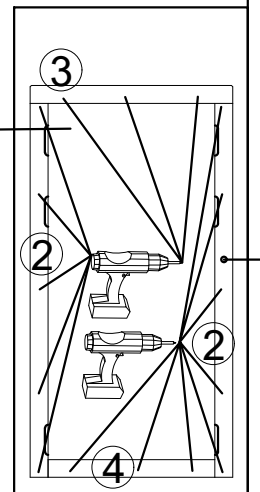

② x 2
Ter-28x100x2320-F

③ x 2
Ter-28x120x2400

④ x 155
T-GC-3.5x45

6. Camping Pod 2.4x4 with terrace

① x 24
Spunt-28x146x2320

③ x 2
Ter-28x120x2400-F

⑤ x160
T-GC-3.5x45

② x 5
Ter-28x120x2320

④ x 1
Ter-28x100x2320

7. Camping Pod 2.4x4

② x 2 M-10x95x1670-F ③ x 2 M-10x95x1140-F ④ x 1 M-10x95x1000-F

⑧ x 8 T-GC-5x100

⑨ x 60 T-GC-3.5x45

⑩ x 12 T-V-2x20

⑪ x 1 Sk-EC-Stog-1200

1

2

3

⑨ x 26

⑨ x 26

8. Camping pod 2.4x4

9. Camping pod 2.4x4

10. Camping pod 2.4x4

1