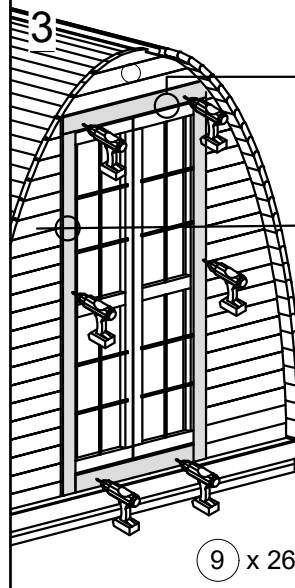

② x 2
Ter-28x100x2320-F

③ x 2
Ter-28x120x2400

④ x 155
T-GC-3.5x45

6. Camping Pod 2.4x4 with terrace

① x 24
Spunt-28x146x2320

③ x 2
Ter-28x120x2400-F

⑤ x160
T-GC-3.5x45

② x 5
Ter-28x120x2320

④ x 1
Ter-28x100x2320

7. Camping Pod 2.4x4

② x 2 M-10x95x1670-F ③ x 2 M-10x95x1140-F ④ x 1 M-10x95x1000-F

⑧ x 8 T-GC-5x100

⑨ x 60 T-GC-3.5x45

⑩ x 12 T-V-2x20

⑪ x 1 Sk-EC-Stog-1200

1

2

3

⑨ x 26

⑨ x 26

8. Camping pod 2.4x4

9. Camping pod 2.4x4

10. Camping pod 2.4x4

1