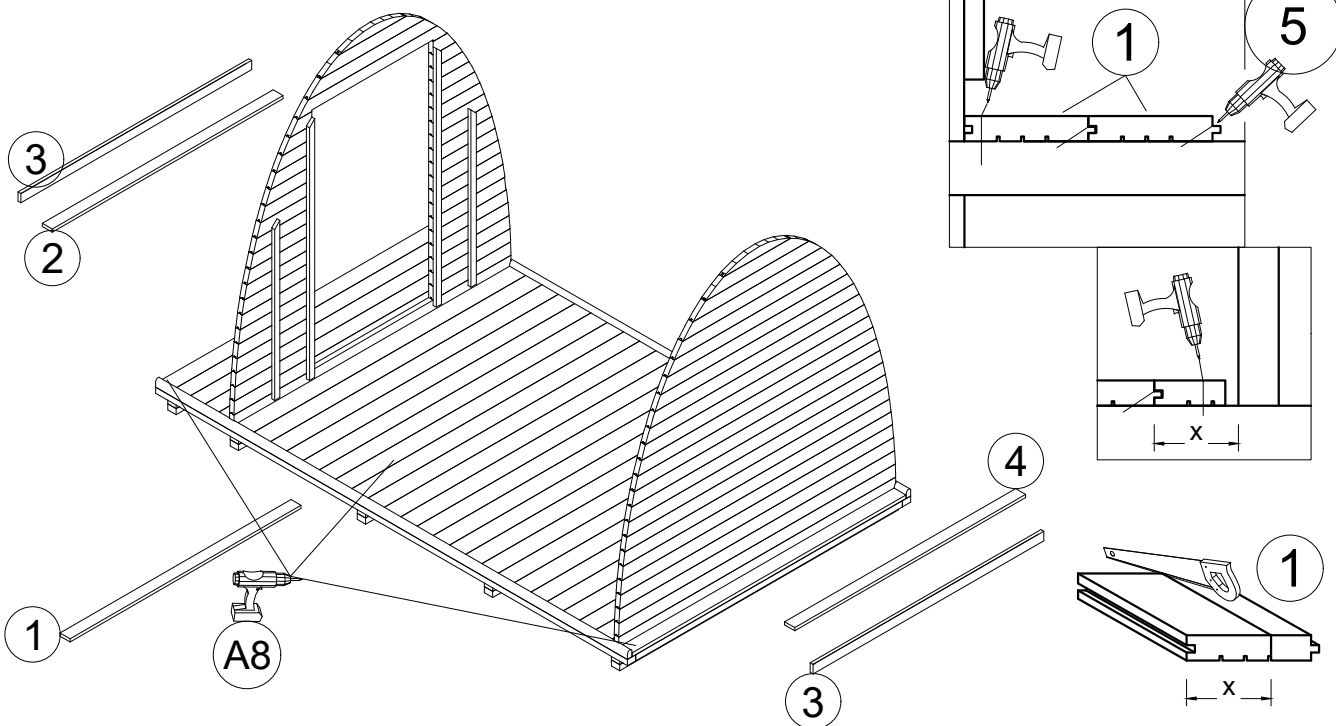

6. Camping Pod 2.4x4 with terrace

① x 24
Spunt-28x146x2320

③ x 2
Ter-28x120x2400-F

⑤ x160
T-GC-3.5x45

② x 5
Ter-28x120x2320

④ x 1
Ter-28x100x2320