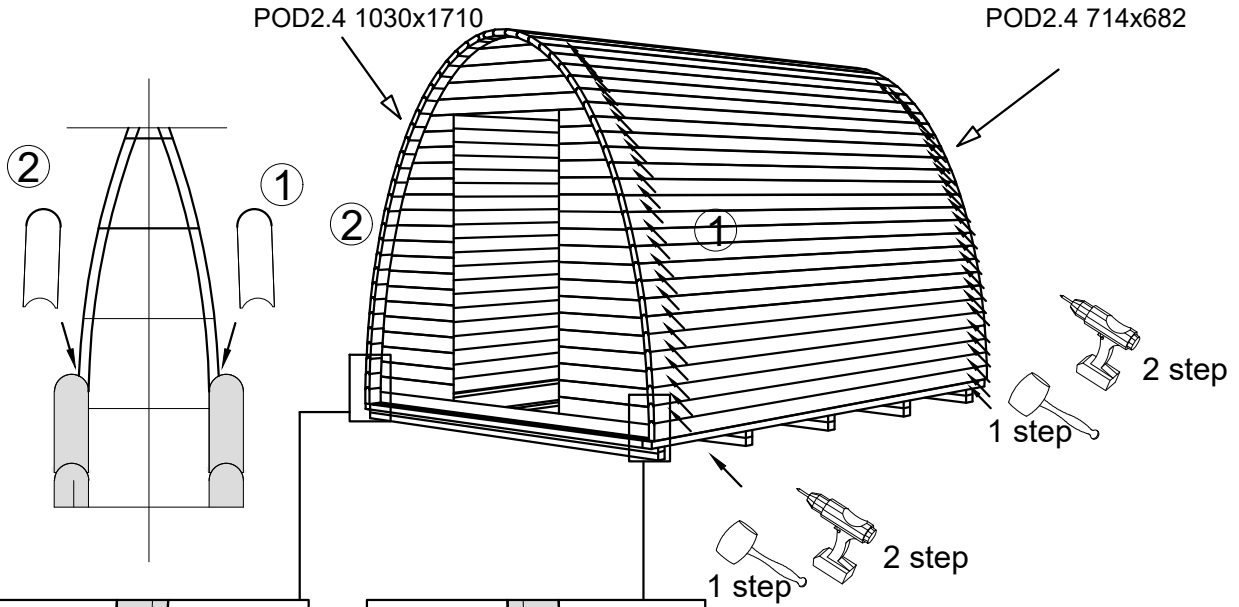

1

2

Bottom with terrace

3

Bottom without terrace

2. Camping Pod 2.4x4

3. Camping Pod 2.4x4

① x 1
POD2.4-I 714x682

② x 1
POD2.4-I 1030x1710

③ x 1
Pusr-38x X x4000

④ x 12
T-GC-4x70

4

④

4. Camping Pod 2.4x4

5. Camping Pod 2.4x4

① x 27
Spunt-28x146x2320

② x 2
Ter-28x100x2320-F

③ x 2
Ter-28x120x2400

④ x 155
T-GC-3.5x45

6. Camping Pod 2.4x4 with terrace

① x 24
Spunt-28x146x2320

③ x 2
Ter-28x120x2400-F

⑤ x160
T-GC-3.5x45

② x 5
Ter-28x120x2320