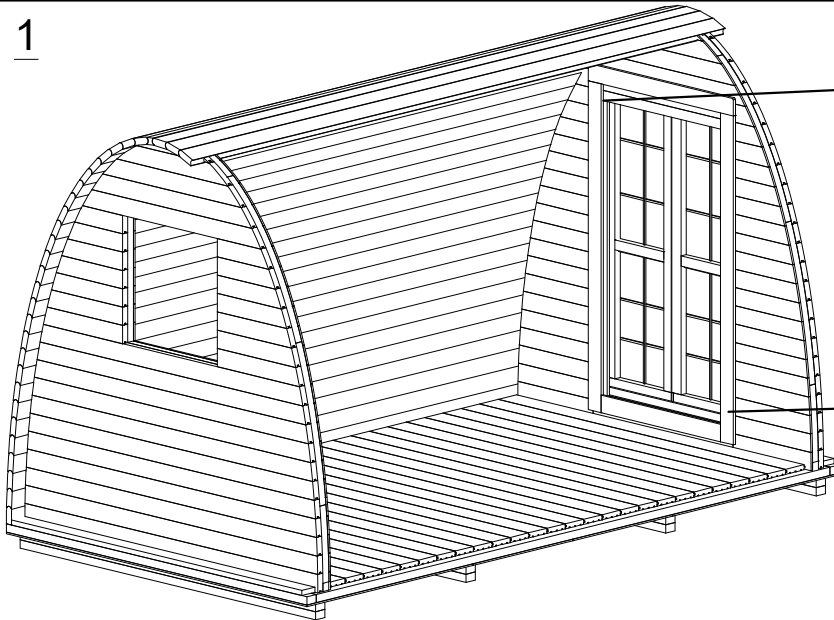

② x 2
Ter-28x100x2320-F

③ x 2
Ter-28x120x2400

④ x 155
T-GC-3.5x45

6. Camping Pod 2.4x4 with terrace

① x 24
Spunt-28x146x2320

③ x 2
Ter-28x120x2400-F

⑤ x160
T-GC-3.5x45

② x 5
Ter-28x120x2320

④ x 1
Ter-28x100x2320

7. Camping Pod 2.4x4

② x 2 M-10x95x1670-F ③ x 2 M-10x95x1140-F ④ x 1 M-10x95x1000-F

⑧ x 8 T-GC-5x100

⑨ x 60 T-GC-3.5x45

⑩ x 12 T-V-2x20

⑪ x 1 Sk-EC-Stog-1200

1

2

3

⑨ x 26

⑨ x 26

8. Camping pod 2.4x4

9. Camping pod 2.4x4

10. Camping pod 2.4x4

1