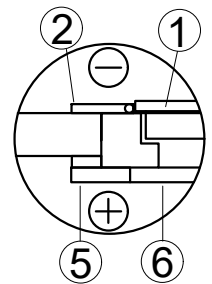

② x 2
Ter-28x100x2320-F

③ x 2
Ter-28x120x2400

④ x 155
T-GC-3.5x45

6. Camping Pod 2.4x4 with terrace

① x 24
Spunt-28x146x2320

③ x 2
Ter-28x120x2400-F

⑤ x160
T-GC-3.5x45

② x 5
Ter-28x120x2320

④ x 1
Ter-28x100x2320

7. Camping Pod 2.4x4

② x 2 M-10x95x1670-F ③ x 2 M-10x95x1140-F ④ x 1 M-10x95x1000-F

⑧ x 8 T-GC-5x100

⑨ x 60 T-GC-3.5x45

⑩ x 12 T-V-2x20

⑪ x 1 Sk-EC-Stog-1200

1

2

3

⑨ x 26

⑨ x 26

8. Camping pod 2.4x4

9. Camping pod 2.4x4

10. Camping pod 2.4x4

1