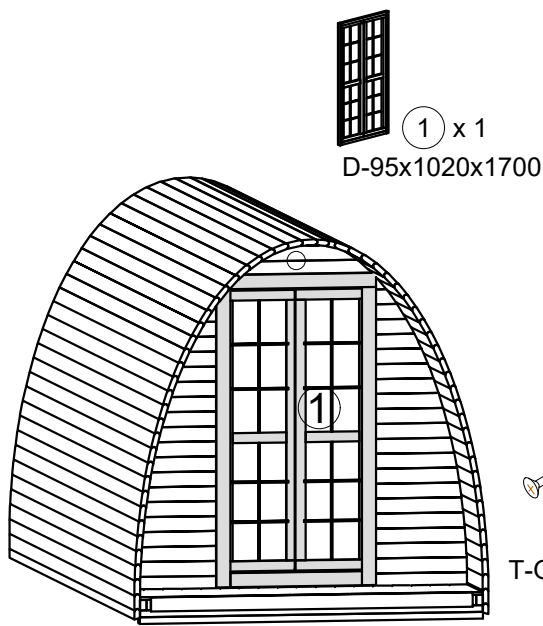

7. Camping Pod 2.4x4

② x 2 M-10x95x1670-F   ③ x 2 M-10x95x1140-F   ④ x 1 M-10x95x1000-F