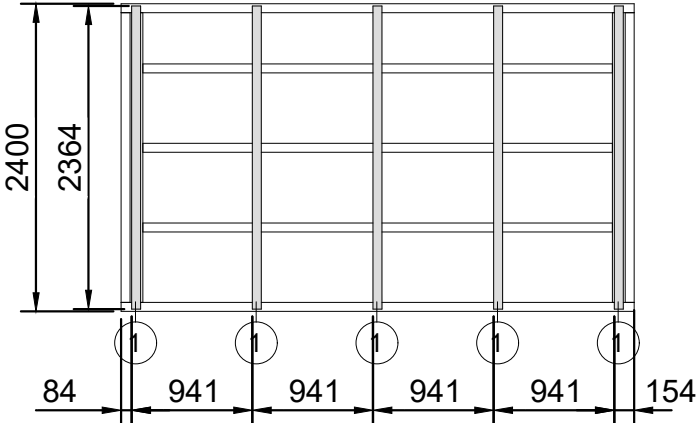

1

2

Bottom with terrace

3

Bottom without terrace

2. Camping Pod 2.4x4

3. Camping Pod 2.4x4

① x 1
POD2.4-I 714x682