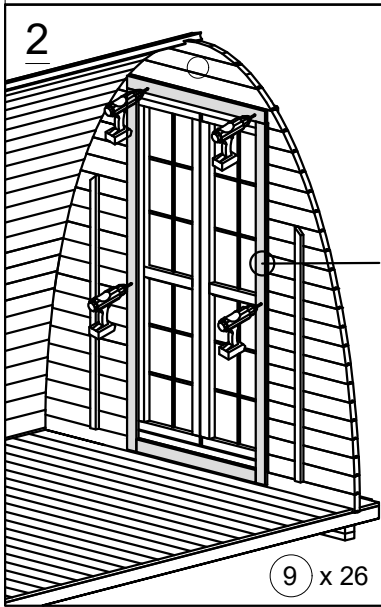

7. Camping Pod 2.4x3

② x 2 M-10x95x1670-F   ③ x 2 M-10x95x1140-F   ④ x 1 M-10x95x1000-F