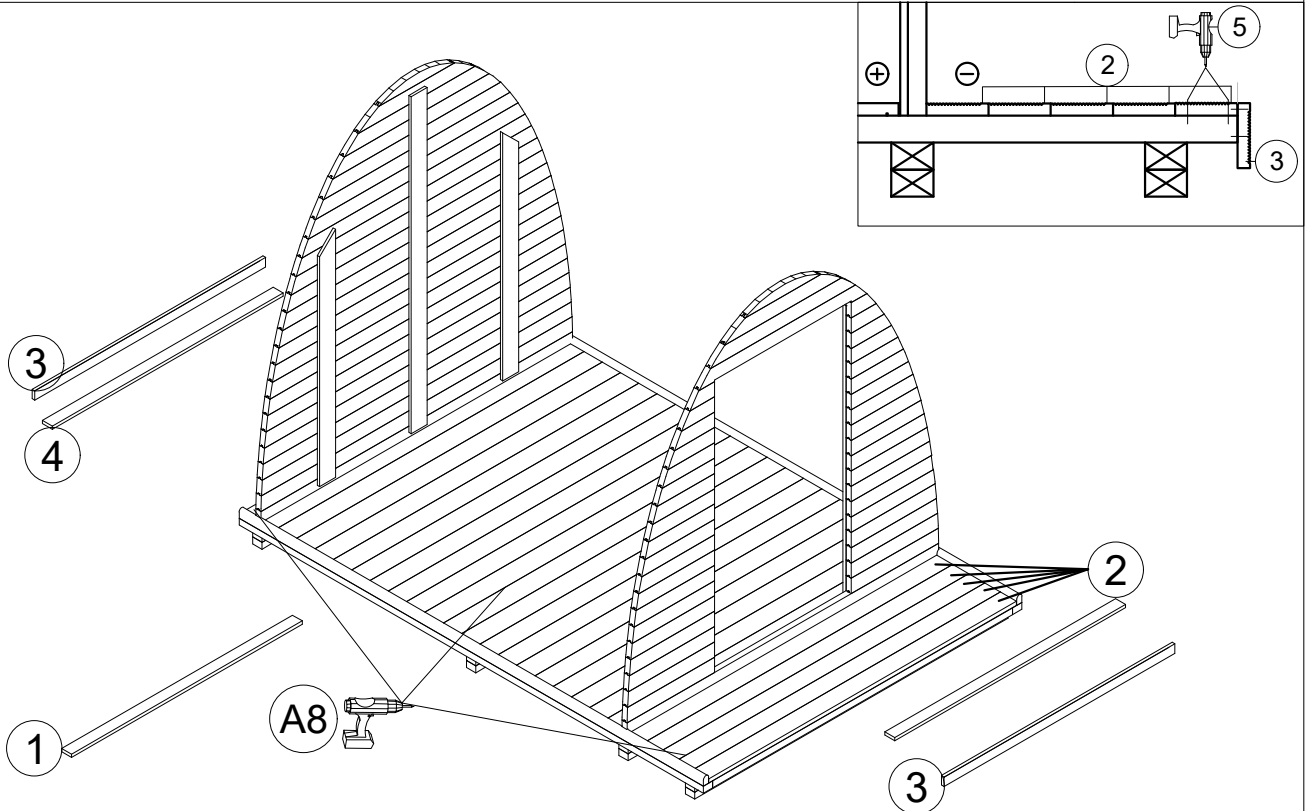

6. Camping Pod 2.4x3 with terrace