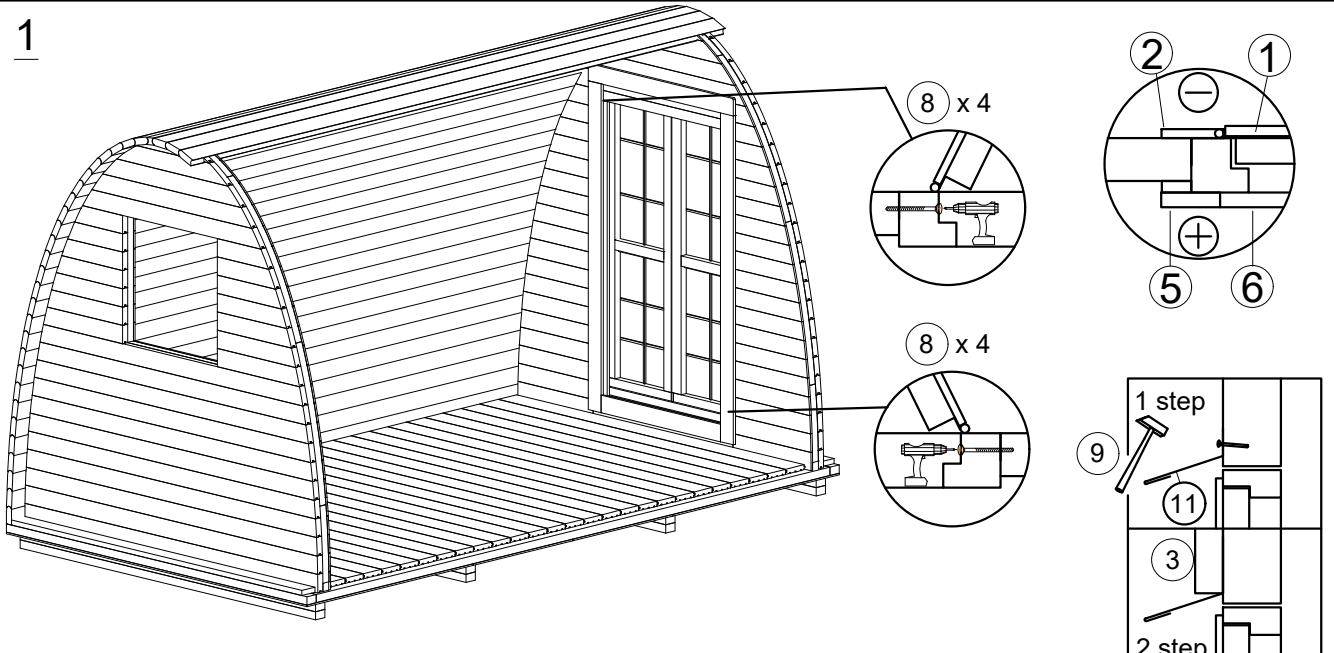

7. Camping Pod 2.4x3

② x 2 M-10x95x1670-F   ③ x 2 M-10x95x1140-F   ④ x 1 M-10x95x1000-F