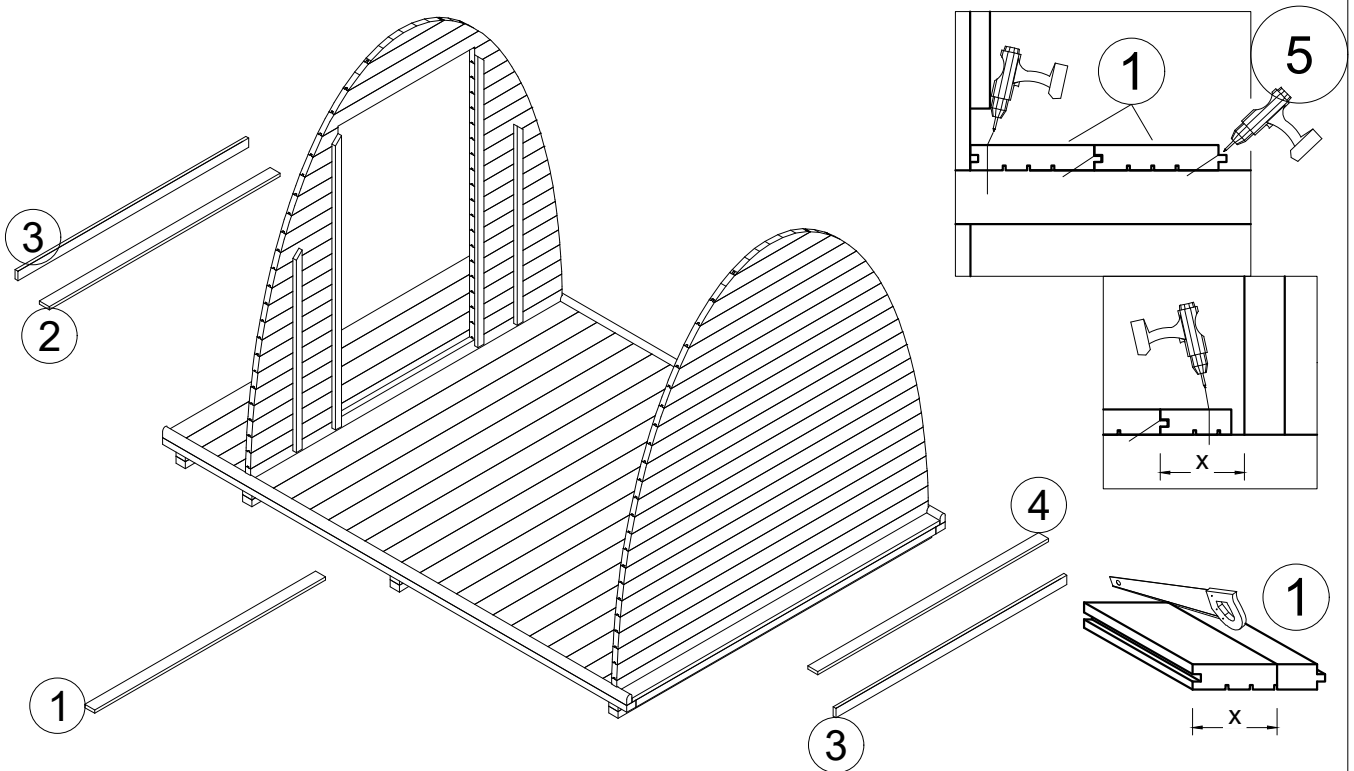

6. Camping Pod 2.4x3 with terrace