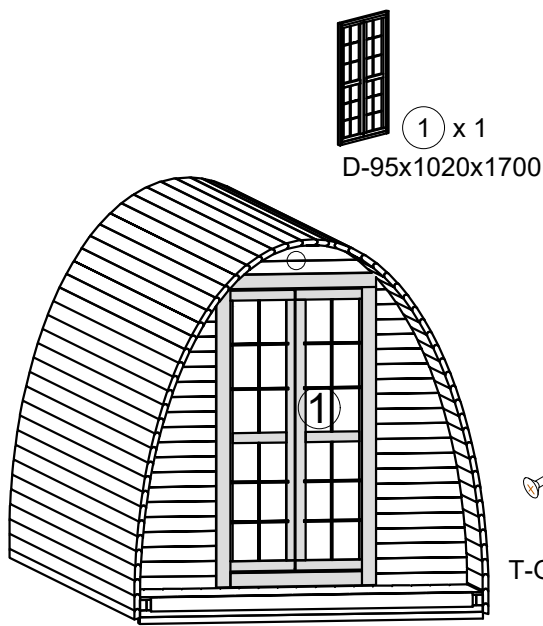

7. Camping Pod 2.4x3

② x 2 M-10x95x1670-F   ③ x 2 M-10x95x1140-F   ④ x 1 M-10x95x1000-F