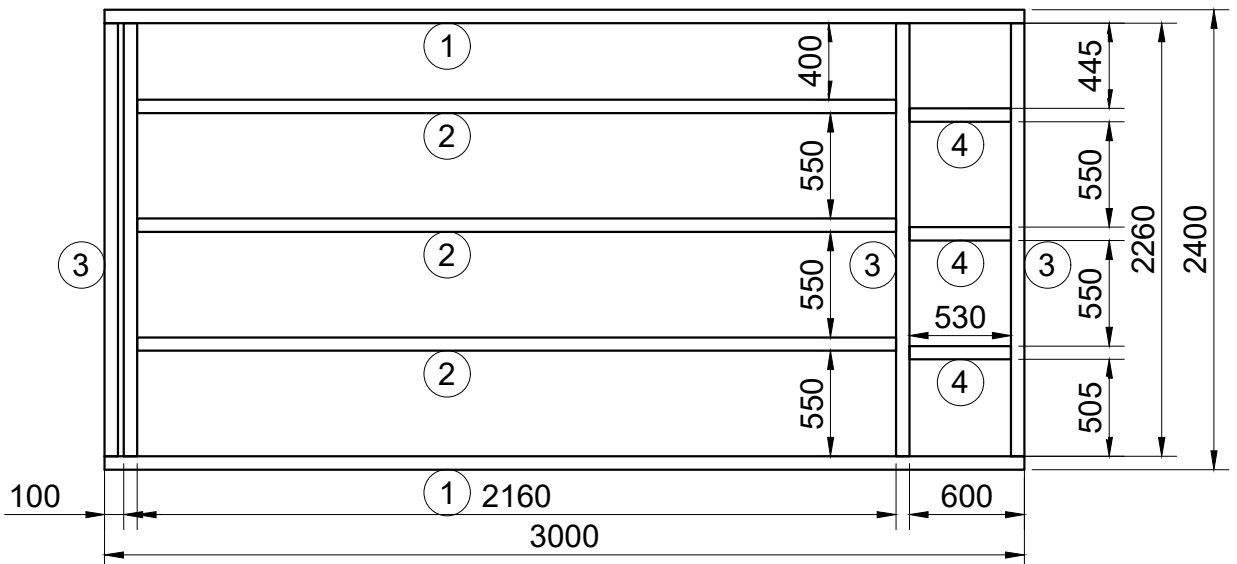

1.1 Camping Pod 2.4x3 with terrace