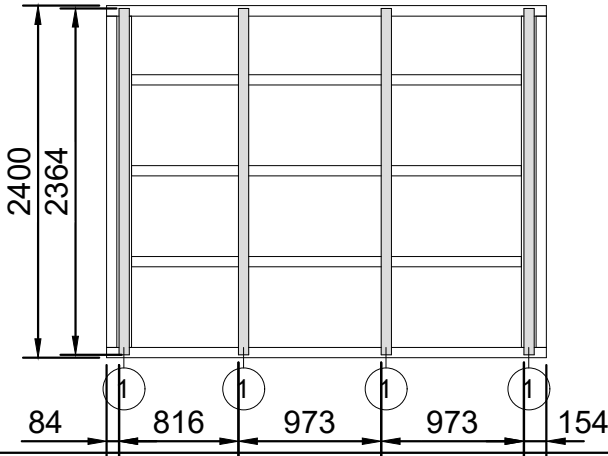

# 1.2 Camping Pod 2.4x3

1

2

Bottom with terrace

3

Bottom without terrace