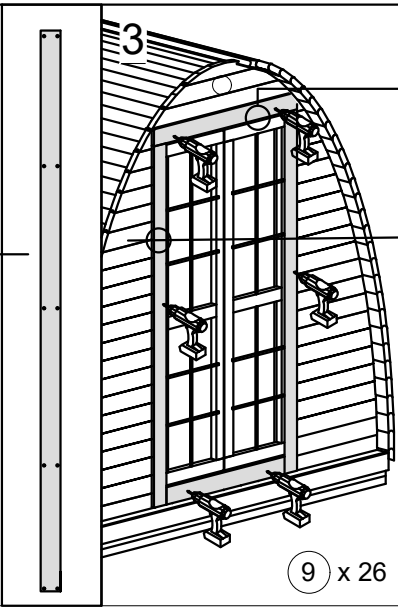

7. Camping Pod 2.4x3

② x 2 M-10x95x1670-F   ③ x 2 M-10x95x1140-F   ④ x 1 M-10x95x1000-F