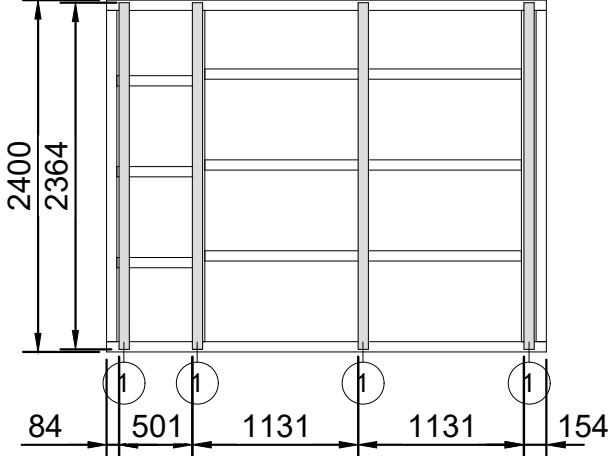

# 1.2 Camping Pod 2.4x3

1

2

Bottom with terrace

3

Bottom without terrace